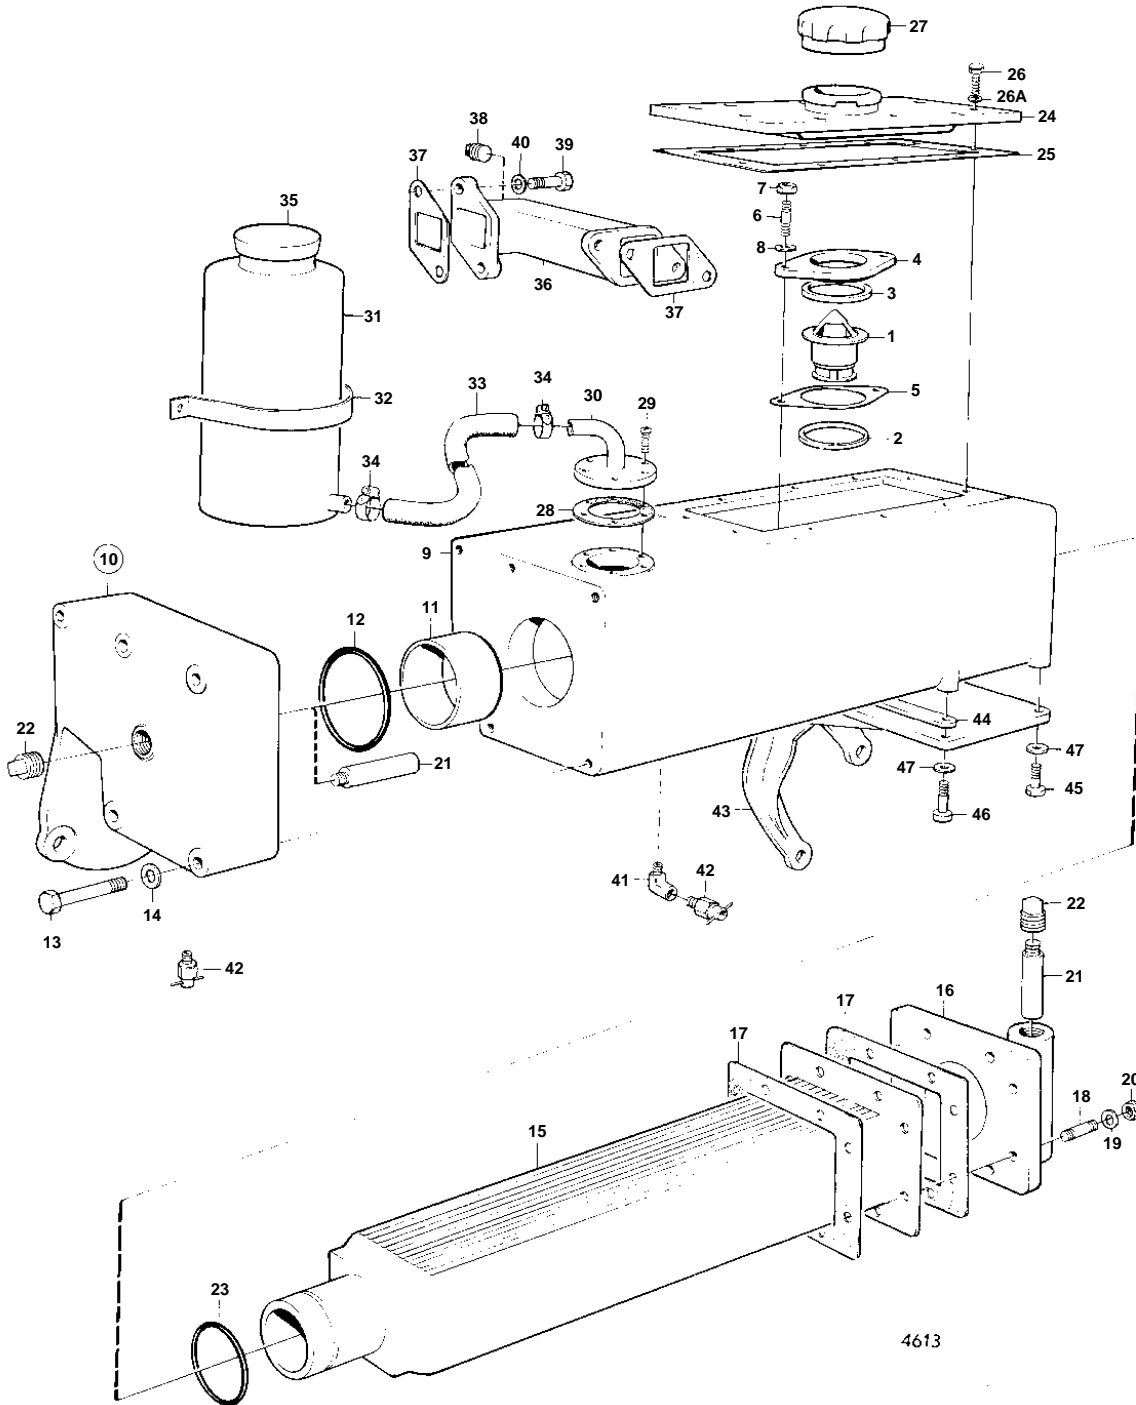

AQD21A, MD21A

**AQD21A, MD21A**

REF	PART NO.	QTY	DESCRIPTION	NOTES
1		1	Thermostat	
2		1	Spacer ring	
3	416033	1	Sealing ring	(418361)
4		1	Plate	
5	817918	1	Gasket	
6		2	Stud	
7		2	Hexagon nut	
8	941670	2	Washer	
9		1	Heat exchanger housi	
10		1	End cover	
11		1	· Bushing	
12	960183	1	O-ring	
13	955305	5	Hexagon screw	
14	955894	5	Washer	
15	826646	1	Insert	
16	825683	1	End plate	
17	818352	2	Gasket	
18	953043	8	Stud	
19	955894	8	Washer	
20	955782	8	Hexagon nut	
21	800476	3	Zinc electrode	
22	800475	3	Plug	
23	925069	2	O-ring	
24		1	Cover	
25	826601	1	Gasket	
26	956205	10	Cross recessed screw	EARLY TYPE
	955271	10	Hexagon screw	LATE TYPE
26A	941906	10	Spring washer	LATE TYPE
27	323685	1	Radiator cap insert	
28	330699	1	Gasket	
29		6	Cross recessed screw	
30		1	Hose attachment	
31	686834	1	Expansion tank	
32	679535	1	Clamp	
33	942700	X	Hose	L = 2000 MM
34	943469	2	Hose clamp	(959363)
35	829205	1	Cardboard tube	
36		1	Riser	
37	411168	2	Gasket	
38	800475	1	Plug	
39	940142	4	Hexagon screw	
40	955894	4	Washer	
41	16218	1	Elbow nipple	
42	82744	2	Shut-off cock	
43		1	Bracket	
44		1	Spacer	
45	955318	2	Hexagon screw	
46	955319	2	Hexagon screw	
47	941908	4	Spring washer	